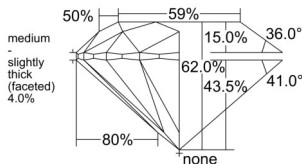

GIA®

FACSIMILE

GIA REPORT 2544979121

Verify this report at GIA.edu

GIA NATURAL DIAMOND DOSSIER®

April 08, 2026
GIA Report Number 2544979121
Shape and Cutting Style ..... Round Brilliant
Measurements ..... 4.91 - 4.93 x 3.05 mm

GRADING RESULTS

Carat Weight ..... 0.45 carat
Color Grade I
Clarity Grade VS1
Cut Grade ..... Excellent

ADDITIONAL GRADING INFORMATION

Polish ..... Excellent
Symmetry ..... Excellent
Fluorescence ..... None
Clarity Characteristics..... Crystal, Needle, Pinpoint
Inscription(s): GIA 2544979121

PROPORTIONS

GRADING SCALES

GIA COLOR SCALE

COLORLESS	D
	E
	F
	G
	H
	I
NEAR COLORLESS	J
	K
	L
FAIN	M
	N
	O
	P
	Q
VERY LIGHT	R
	S
	T
	U
	V
	W
	X
	Y
LIGHT	Z

GIA CLARITY SCALE

	FLAWLESS
	INTERNALLY FLAWLESS
VERY VERY SLIGHTLY INCLUDED	VVS₁
	VVS₂
VERY SLIGHTLY INCLUDED	VS₁
	VS₂
SLIGHTLY INCLUDED	SI₁
	SI₂
	I₁
	I₂
INCLUDED	I₃

GIA CUT SCALE

	EXCELLENT
	VERY GOOD
	GOOD
	FAIR
	POOR