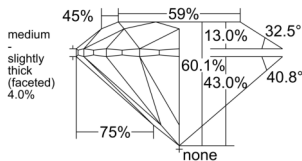

GIA®

FACSIMILE

GIA REPORT 2544976521

Verify this report at GIA.edu

GIA NATURAL DIAMOND DOSSIER®

April 07, 2026
GIA Report Number 2544976521
Shape and Cutting Style ..... Round Brilliant
Measurements ..... 4.42 - 4.44 x 2.66 mm

GRADING RESULTS

Carat Weight ..... 0.32 carat
Color Grade ..... D
Clarity Grade VVS1
Cut Grade ..... Excellent

ADDITIONAL GRADING INFORMATION

Polish ..... Excellent
Symmetry ..... Excellent
Fluorescence ..... Strong Blue
Clarity Characteristics ..... Pinpoint
Inscription(s): GIA 2544976521

PROPORTIONS

Profile to actual proportions