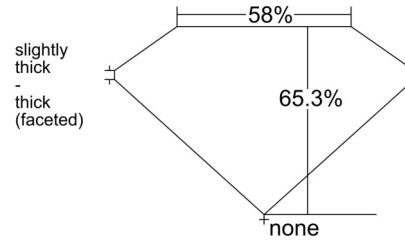

PROPORTIONS

Profile not to actual proportions