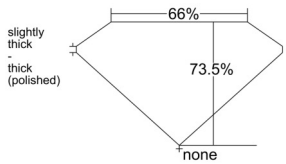

GIA®

FACSIMILE

GIA REPORT 2544949499

Verify this report at GIA.edu

GIA NATURAL DIAMOND DOSSIER®

April 03, 2026
GIA Report Number **2544949499**
Shape and Cutting Style ..... **Square Modified Brilliant**
Measurements ..... **4.86 x 4.78 x 3.52 mm**

GRADING RESULTS

Carat Weight ..... **0.70 carat**
Color Grade ..... **I**
Clarity Grade **S11**

ADDITIONAL GRADING INFORMATION

Polish ..... **Excellent**
Symmetry ..... **Excellent**
Fluorescence ..... **Medium Blue**
Clarity Characteristics ..... **Crystal, Cloud**
Inscription(s): **GIA 2544949499**

PROPORTIONS

Profile not to actual proportions

GRADING SCALES

GIA COLOR SCALE		GIA CLARITY SCALE			
COLORLESS	D	VERY VERY SLIGHTLY INCLUDED	FLAWLESS		
	E		INTERNALLY FLAWLESS		
	F	VERY SLIGHTLY INCLUDED	VVS₁		
	G		VVS₂		
	H		VS₁		
	NEAR COLORLESS	I	SLIGHTLY INCLUDED	VS₂	
		J		S1₁	
		FAINT	K	INCLUDED	S1₂
			L		I₁
			M		I₂
VERT LIGHT			N	LIGHT	I₃
			O		
			P		
	Q				
LIGHT	R				
	S				
	T				
	U				
	V				
	Z