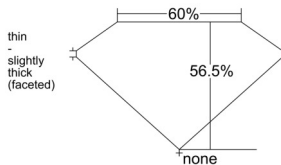

GIA®

FACSIMILE

GIA REPORT 2544920447

Verify this report at GIA.edu

GIA NATURAL DIAMOND DOSSIER®

April 01, 2026
GIA Report Number 2544920447
Shape and Cutting Style ..... Heart Brilliant
Measurements ..... 5.41 x 6.35 x 3.59 mm

GRADING RESULTS

Carat Weight ..... 0.70 carat
Color Grade ..... F
Clarity Grade ..... Internally Flawless

ADDITIONAL GRADING INFORMATION

Polish ..... Excellent
Symmetry ..... Excellent
Fluorescence ..... None
Clarity Characteristics ..... Minor Details of Polish
Inscription(s): GIA 2544920447

PROPORTIONS

Profile not to actual proportions

GRADING SCALES

GIA COLOR SCALE		GIA CLARITY SCALE			
COLORLESS	D	VERY VERY SLIGHTLY INCLUDED	FLAWLESS		
	E		INTERNALLY FLAWLESS		
	F	VERY SLIGHTLY INCLUDED	VVS₁		
	G		VVS₂		
	H		VS₁		
	NEAR COLORLESS	I	SLIGHTLY INCLUDED	VS₂	
		J		SI₁	
		FAINT	K	INCLUDED	SI₂
			L		I₁
			M		I₂
VERT LIGHT	N	LIGHT	I₃		
	O				
	P				
	Q				
	R