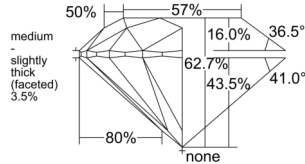

GIA®

FACSIMILE

GIA REPORT 2544911279

Verify this report at GIA.edu

GIA NATURAL DIAMOND DOSSIER®

March 30, 2026
GIA Report Number 2544911279
Shape and Cutting Style ..... Round Brilliant
Measurements ..... 4.73 - 4.77 x 2.98 mm

GRADING RESULTS

Carat Weight ..... 0.41 carat
Color Grade ..... G
Clarity Grade ..... Flawless
Cut Grade ..... Excellent

ADDITIONAL GRADING INFORMATION

Polish ..... Excellent
Symmetry ..... Excellent
Fluorescence ..... None
Clarity Characteristics ..... None
Inscription(s): GIA 2544911279

PROPORTIONS

GRADING SCALES

GIA COLOR SCALE

COLORLESS	D
	E
	F
	G
	H
	I
	J
NEAR COLORLESS	K
	L
	M
FANT	N
	O
	P
	Q
	R
	S
	T
	U
	V
	W
	X
	Y
LIGHT	Z

GIA CLARITY SCALE

FLAWLESS	INTERNAL FLAWLESS	
		FLAWLESS
VERY VERY SLIGHTLY INCLUDED	VVS₁	
	VVS₂	
VERY SLIGHTLY INCLUDED	VS₁	
	VS₂	
SLIGHTLY INCLUDED	SI₁	
	SI₂	
INCLUDED	I₁	
	I₂	
	I₃	

GIA CUT SCALE

EXCELLENT
VERY GOOD
GOOD
FAIR
POOR