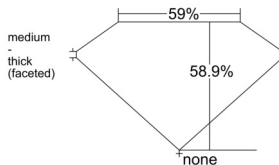

GIA®

FACSIMILE

GIA REPORT 2544908465

Verify this report at GIA.edu

GIA NATURAL DIAMOND DOSSIER®

March 30, 2026
GIA Report Number 2544908465
Shape and Cutting Style ..... Heart Brilliant
Measurements ..... 5.38 x 6.24 x 3.68 mm

GRADING RESULTS

Carat Weight ..... 0.71 carat
Color Grade I
Clarity Grade VVS2

ADDITIONAL GRADING INFORMATION

Polish ..... Excellent
Symmetry ..... Very Good
Fluorescence ..... None
Clarity Characteristics ..... Pinpoint, Cloud
Inscription(s): GIA 2544908465

PROPORTIONS

Profile not to actual proportions

GRADING SCALES

GIA COLOR SCALE		GIA CLARITY SCALE			
COLORLESS	D	VERY VERY SLIGHTLY INCLUDED	FLAWLESS		
	E		INTERNALLY FLAWLESS		
	F	VERY SLIGHTLY INCLUDED	VVS₁		
	G		VVS₂		
	H		VS₁		
	NEAR COLORLESS	I	SLIGHTLY INCLUDED	VS₂	
		J		SI₁	
		FAINT	K	INCLUDED	SI₂
			L		I₁
			M		I₂
VERT LIGHT	N	LIGHT	I₃		
	O				
	P				
	Q				
	R				
	S				
	T