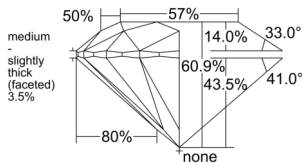

GIA®

FACSIMILE

GIA REPORT 2544889440

Verify this report at GIA.edu

GIA NATURAL DIAMOND DOSSIER®

March 25, 2026
GIA Report Number 2544889440
Shape and Cutting Style ..... Round Brilliant
Measurements ..... 4.87 - 4.90 x 2.98 mm

GRADING RESULTS

Carat Weight ..... 0.43 carat
Color Grade ..... H
Clarity Grade VS1
Cut Grade ..... Excellent

ADDITIONAL GRADING INFORMATION

Polish ..... Excellent
Symmetry ..... Excellent
Fluorescence ..... Faint
Clarity Characteristics..... Crystal, Feather, Needle, Pinpoint
Inscription(s): GIA 2544889440

PROPORTIONS

Profile to actual proportions