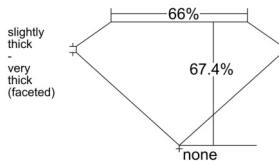

GIA®

FACSIMILE

GIA REPORT 2544887838

Verify this report at GIA.edu

GIA NATURAL DIAMOND DOSSIER®

March 25, 2026
GIA Report Number 2544887838
Shape and Cutting Style ..... Pear Brilliant
Measurements ..... 8.05 x 5.25 x 3.53 mm

GRADING RESULTS

Carat Weight ..... 0.90 carat
Color Grade ..... J
Clarity Grade VS1

ADDITIONAL GRADING INFORMATION

Polish ..... Excellent
Symmetry ..... Excellent
Fluorescence ..... None
Clarity Characteristics ..... Crystal, Pinpoint
Inscription(s): GIA 2544887838

PROPORTIONS

Profile not to actual proportions

GRADING SCALES

GIA COLOR SCALE		GIA CLARITY SCALE			
COLORLESS	D	VERY VERY SLIGHTLY INCLUDED	FLAWLESS		
	E		INTERNALLY FLAWLESS		
	F	VERY SLIGHTLY INCLUDED	VVS₁		
	G		VVS₂		
	H		VS₁		
	NEAR COLORLESS	I	SLIGHTLY INCLUDED	VS₂	
		J		SI₁	
		FAINT	K	INCLUDED	SI₂
			L		I₁
			M		I₂
VERT LIGHT	N	LIGHT	I₃		
	O				
	P				
	Q				
	R