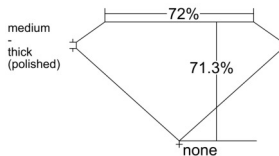

GIA®

FACSIMILE

GIA REPORT 2544885186

Verify this report at GIA.edu

GIA NATURAL DIAMOND DOSSIER®

March 25, 2026
GIA Report Number **2544885186**
Shape and Cutting Style ..... **Square Modified Brilliant**
Measurements ..... **5.51 x 5.48 x 3.91 mm**

GRADING RESULTS

Carat Weight ..... **0.99 carat**
Color Grade ..... **F**
Clarity Grade **VS1**

ADDITIONAL GRADING INFORMATION

Polish ..... **Excellent**
Symmetry ..... **Very Good**
Fluorescence ..... **Faint**
Clarity Characteristics ..... **Cloud, Pinpoint**
Inscription(s): **GIA 2544885186**

PROPORTIONS

Profile not to actual proportions

GRADING SCALES

GIA COLOR SCALE		GIA CLARITY SCALE			
COLORLESS	D	VERY VERY SLIGHTLY INCLUDED	FLAWLESS		
	E		INTERNALLY FLAWLESS		
	F	VERY SLIGHTLY INCLUDED	VS₁		
	G		VS₂		
	H		VS₁		
	NEAR COLORLESS	I	SLIGHTLY INCLUDED	VS₂	
		J		SI₁	
		FAINT	K	INCLUDED	SI₂
			L		I₁
			M		I₂
VERT LIGHT	N	INCLUDED	I₃		
	O				
	P				
	Q				
	R				
LIGHT	S				
	T				
	U				
	V				
	W				
X					
Y					
Z