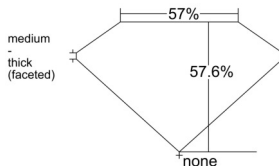

GIA®

FACSIMILE

GIA REPORT 2544881794

Verify this report at GIA.edu

GIA NATURAL DIAMOND DOSSIER®

March 25, 2026
GIA Report Number 2544881794
Shape and Cutting Style ..... Heart Brilliant
Measurements ..... 5.72 x 6.72 x 3.87 mm

GRADING RESULTS

Carat Weight ..... 0.87 carat
Color Grade ..... E
Clarity Grade VVS1

ADDITIONAL GRADING INFORMATION

Polish ..... Excellent
Symmetry ..... Very Good
Fluorescence ..... Strong Blue
Clarity Characteristics ..... Pinpoint
Inscription(s): GIA 2544881794

PROPORTIONS

Profile not to actual proportions

GRADING SCALES

GIA COLOR SCALE		GIA CLARITY SCALE			
COLORLESS	D	VERY VERY SLIGHTLY INCLUDED	FLAWLESS		
	E		INTERNALLY FLAWLESS		
	F	VERY SLIGHTLY INCLUDED	VVS₁		
	G		VVS₂		
	H		VS₁		
	NEAR COLORLESS	I	SLIGHTLY INCLUDED	VS₂	
		J		SI₁	
		FAINT	K	INCLUDED	SI₂
			L		I₁
			M		I₂
VERT LIGHT	N	LIGHT	I₃		
	O				
	P				
	Q				
	R