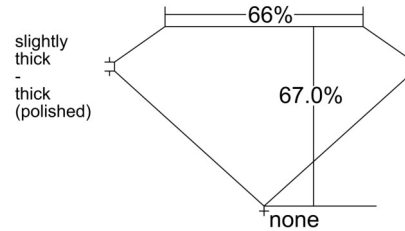

GIA NATURAL DIAMOND GRADING REPORT

March 23, 2026
GIA Report Number 2544864992
Shape and Cutting Style Square Emerald Cut
Measurements 5.50 x 5.50 x 3.68 mm

GRADING RESULTS

Carat Weight 1.02 carat
Color Grade H
Clarity Grade VVS1

Profile not to actual proportions

CLARITY CHARACTERISTICS

KEY TO SYMBOLS*

- Pinpoint
- ~ Feather

* Red symbols denote internal characteristics (inclusions). Green or black symbols denote external characteristics (blemishes). Diagram is an approximate representation of the diamond, and symbols shown indicate type, position, and approximate size of clarity characteristics. All clarity characteristics may not be shown. Details of finish are not shown.