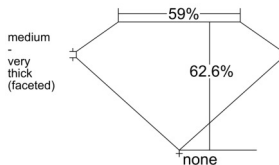

GIA®

FACSIMILE

GIA REPORT 2544862148

Verify this report at GIA.edu

GIA NATURAL DIAMOND DOSSIER®

March 25, 2026
GIA Report Number **2544862148**
Shape and Cutting Style ..... **Heart Brilliant**
Measurements ..... **5.62 x 6.58 x 4.12 mm**

GRADING RESULTS

Carat Weight ..... **0.90 carat**
Color Grade ..... **I**
Clarity Grade **VS1**

ADDITIONAL GRADING INFORMATION

Polish ..... **Excellent**
Symmetry ..... **Excellent**
Fluorescence ..... **None**
Clarity Characteristics..... **Feather, Indented Natural, Pinpoint**
Inscription(s): **GIA 2544862148**

PROPORTIONS

Profile not to actual proportions

GRADING SCALES

GIA COLOR SCALE		GIA CLARITY SCALE	
COLORLESS	D	VERY VERY SLIGHTLY INCLUDED	FLAWLESS
	E		INTERNALLY FLAWLESS
	F		VVS₁
	G		VVS₂
	H		VS₁
	I		VS₂
	J		SI₁
	K		SI₂
	L		I₁
	M		I₂
NEAR COLORLESS	N	SLIGHTLY INCLUDED	I₃
	O		
	P		
	Q		
FAINT	R		
	S		
	T		
	U		
VERT LIGHT	V		
	W		
	X		
	Y		
LIGHT	Z