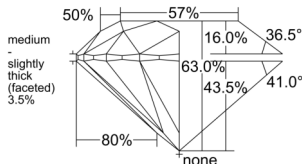

GIA®

FACSIMILE

GIA REPORT 2544845926

Verify this report at GIA.edu

GIA NATURAL DIAMOND DOSSIER®

March 20, 2026
GIA Report Number 2544845926
Shape and Cutting Style ..... Round Brilliant
Measurements ..... 4.67 - 4.71 x 2.96 mm

GRADING RESULTS

Carat Weight ..... 0.40 carat
Color Grade ..... F
Clarity Grade VVS2
Cut Grade ..... Excellent

ADDITIONAL GRADING INFORMATION

Polish ..... Excellent
Symmetry ..... Excellent
Fluorescence ..... Strong Blue
Clarity Characteristics ..... Needle, Pinpoint
Inscription(s): GIA 2544845926

PROPORTIONS

GRADING SCALES

GIA COLOR SCALE

COLORLESS	D
	E
	F
	G
	H
	I
	J
NEAR COLORLESS	K
	L
	M
FANT	N
	O
	P
	R
	S
	T
	U
	V
	W
	X
	Y
LIGHT	Z

GIA CLARITY SCALE

FLAWLESS	INTERNAL FLAWLESS	
		FLAWLESS
VERY VERY SLIGHTLY INCLUDED	VVS₁	
	VVS₂	
VERY SLIGHTLY INCLUDED	VS₁	
	VS₂	
SLIGHTLY INCLUDED	SI₁	
	SI₂	
INCLUDED	I₁	
	I₂	
	I₃	

GIA CUT SCALE

EXCELLENT
VERY GOOD
GOOD
FAIR
POOR