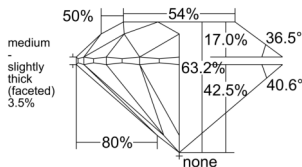

GIA®

FACSIMILE

GIA REPORT 2544844059

Verify this report at GIA.edu

GIA NATURAL DIAMOND DOSSIER®

March 19, 2026
GIA Report Number 2544844059
Shape and Cutting Style ..... Round Brilliant
Measurements ..... 5.05 - 5.08 x 3.20 mm

GRADING RESULTS

Carat Weight ..... 0.50 carat
Color Grade ..... D
Clarity Grade VS1
Cut Grade ..... Very Good

ADDITIONAL GRADING INFORMATION

Polish ..... Excellent
Symmetry ..... Excellent
Fluorescence ..... Medium Blue
Clarity Characteristics ..... Crystal, Needle, Pinpoint
Inscription(s): GIA 2544844059

PROPORTIONS

Profile to actual proportions

GRADING SCALES

GIA COLOR SCALE	GIA CLARITY SCALE	GIA CUT SCALE
COLORLESS	FLAWLESS	EXCELLENT
E	INTERNALLY FLAWLESS	
F	VVS₁	VERY GOOD
G		
H	VVS₂	GOOD
I	VS₁	
J	VS₂	FAIR
K	SI₁	
L	SI₂	POOR
M	I₁	
N	I₂	
O	I₃	
P		
Q		
R		
S		
T		
U		
V		
W		
X		
Y		
Z