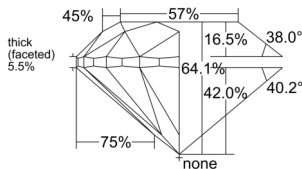

GIA®

FACSIMILE

GIA REPORT 2544792074

Verify this report at GIA.edu

GIA NATURAL DIAMOND DOSSIER®

March 12, 2026
GIA Report Number 2544792074
Shape and Cutting Style ..... Round Brilliant
Measurements ..... 6.00 - 6.04 x 3.86 mm

GRADING RESULTS

Carat Weight ..... 0.90 carat
Color Grade ..... F
Clarity Grade S11
Cut Grade ..... Very Good

ADDITIONAL GRADING INFORMATION

Polish ..... Excellent
Symmetry ..... Excellent
Fluorescence ..... None
Clarity Characteristics ..... Crystal, Cloud
Inscription(s): GIA 2544792074

PROPORTIONS

Profile to actual proportions

GRADING SCALES

GIA COLOR SCALE	GIA CLARITY SCALE	GIA CUT SCALE	
D	FLAWLESS	EXCELLENT	
E	INTERNALLY FLAWLESS		
F		VVS₁	VERY GOOD
G	VVS₂		
H	VS₁	GOOD	
I	VS₂		
J	S1₁	FAIR	
K	S1₂		
L	I₁	POOR	
M	I₂		
N	I₃		
O			
P			
Q			
R			
S			
T			
U			
V			
W			
X			
Y			
Z