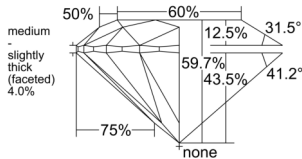

GIA®

FACSIMILE

GIA REPORT 2544777993

Verify this report at GIA.edu

GIA NATURAL DIAMOND DOSSIER®

March 10, 2026
GIA Report Number 2544777993
Shape and Cutting Style ..... Round Brilliant
Measurements ..... 5.39 - 5.43 x 3.23 mm

GRADING RESULTS

Carat Weight ..... 0.57 carat
Color Grade ..... D
Clarity Grade VVS1
Cut Grade ..... Excellent

ADDITIONAL GRADING INFORMATION

Polish ..... Excellent
Symmetry ..... Excellent
Fluorescence ..... Medium Blue
Clarity Characteristics ..... Pinpoint
Inscription(s): GIA 2544777993

PROPORTIONS

GRADING SCALES

GIA COLOR SCALE	GIA CLARITY SCALE	GIA CUT SCALE	
D	FLAWLESS	EXCELLENT	
E	INTERNALLY FLAWLESS		
F		VVS₁	VERY GOOD
G	VVS₂		
H	VS₁	GOOD	
I	VS₂		
J	SI₁	FAIR	
K	SI₂		
L	I₁	POOR	
M	I₂		
N	I₃		
O			
P			
Q			
R			
S			
T			
U			
V			
W			
X			
Y			
Z