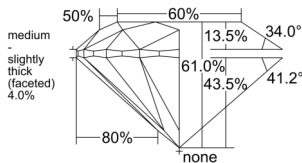

GIA®

FACSIMILE

GIA REPORT 2544777757

Verify this report at GIA.edu

GIA NATURAL DIAMOND DOSSIER®

March 11, 2026
GIA Report Number 2544777757
Shape and Cutting Style ..... Round Brilliant
Measurements ..... 4.82 - 4.84 x 2.95 mm

GRADING RESULTS

Carat Weight ..... 0.42 carat
Color Grade I
Clarity Grade VVS1
Cut Grade ..... Excellent

ADDITIONAL GRADING INFORMATION

Polish ..... Excellent
Symmetry ..... Excellent
Fluorescence ..... None
Clarity Characteristics ..... Pinpoint, Feather
Inscription(s): GIA 2544777757

PROPORTIONS

Profile to actual proportions