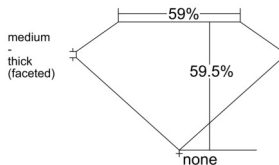

GIA®

FACSIMILE

GIA REPORT 2544774426

Verify this report at GIA.edu

GIA NATURAL DIAMOND DOSSIER®

March 10, 2026
GIA Report Number 2544774426
Shape and Cutting Style ..... Heart Brilliant
Measurements ..... 4.70 x 5.52 x 3.28 mm

GRADING RESULTS

Carat Weight ..... 0.50 carat
Color Grade ..... H
Clarity Grade VVS1

ADDITIONAL GRADING INFORMATION

Polish ..... Excellent
Symmetry ..... Excellent
Fluorescence ..... None
Clarity Characteristics ..... Feather
Inscription(s): GIA 2544774426

PROPORTIONS

Profile not to actual proportions

GRADING SCALES

GIA COLOR SCALE		GIA CLARITY SCALE	
COLORLESS	D	VERY VERY SLIGHTLY INCLUDED	FLAWLESS
	E		INTERNALLY FLAWLESS
	F		VVS₁
	G		VVS₂
	H		VS₁
	I		VS₂
	J		SI₁
	K		SI₂
	L		I₁
	M		I₂
NEAR COLORLESS	N	SLIGHTLY INCLUDED	I₃
	O		
	P		
	Q		
FAINT	R		
	S		
	T		
	U		
VERT LIGHT	V		
	W		
	X		
	Y		
LIGHT	Z