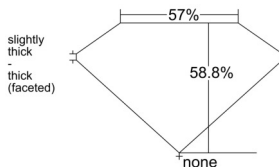

GIA®

FACSIMILE

GIA REPORT 2544763242

Verify this report at GIA.edu

GIA NATURAL DIAMOND DOSSIER®

March 06, 2026
GIA Report Number 2544763242
Shape and Cutting Style ..... Heart Brilliant
Measurements ..... 4.85 x 5.66 x 3.33 mm

GRADING RESULTS

Carat Weight ..... 0.54 carat
Color Grade ..... G
Clarity Grade VVS2

ADDITIONAL GRADING INFORMATION

Polish ..... Excellent
Symmetry ..... Excellent
Fluorescence ..... None
Clarity Characteristics ..... Pinpoint
Inscription(s): GIA 2544763242

PROPORTIONS

Profile not to actual proportions

GRADING SCALES

GIA COLOR SCALE		GIA CLARITY SCALE					
COLORLESS	D	NEAR COLORLESS	FLAWLESS				
	E		INTERNALLY FLAWLESS				
	F		VERY VERY SLIGHTLY INCLUDED	VVS₁			
	G			VVS₂			
	H		VERY SLIGHTLY INCLUDED	VS₁			
	I			VS₂			
	J			SLIGHTLY INCLUDED	SI₁		
	K		SI₂				
	FAINT		L	VERTICALLY INCLUDED	I₁		
			M		I₂		
N		I₃					
O			INCLUDED				
P					INCLUDED		
Q		INCLUDED					
R						INCLUDED	
S							INCLUDED
T	INCLUDED						
U			INCLUDED				
V		INCLUDED					
W				INCLUDED			
X					INCLUDED		
Y	INCLUDED						
Z			INCLUDED