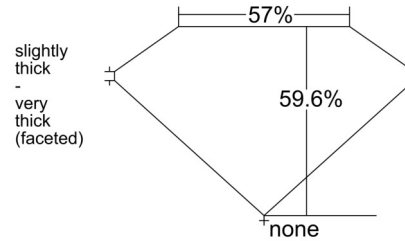

PROPORTIONS

Profile not to actual proportions