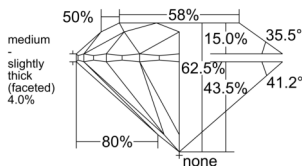

GIA®

FACSIMILE

GIA REPORT 2544755384

Verify this report at GIA.edu

GIA NATURAL DIAMOND DOSSIER®

March 06, 2026
GIA Report Number 2544755384
Shape and Cutting Style ..... Round Brilliant
Measurements ..... 4.30 - 4.33 x 2.70 mm

GRADING RESULTS

Carat Weight ..... 0.31 carat
Color Grade I
Clarity Grade VVS1
Cut Grade ..... Excellent

ADDITIONAL GRADING INFORMATION

Polish ..... Excellent
Symmetry ..... Excellent
Fluorescence ..... Medium Blue
Clarity Characteristics ..... Pinpoint, Feather
Inscription(s): GIA 2544755384

PROPORTIONS

GRADING SCALES

GIA COLOR SCALE

COLORESS	D
	E
	F
	G
	H
	I
	J
NEAR COLORESS	K
	L
FANIT	M
	N
	O
	P
	Q
VERY LIGHT	R
	S
	T
	U
	V
	W
	X
	Y
LIGHT	Z

GIA CLARITY SCALE

FLAWLESS	VERY VERY SLIGHTLY INCLUDED	VVS₁	VVS₂	VS₁	VS₂	SI₁	SI₂	I₁	I₂	I₃	
											INTERNAL FLAWLESS

GIA CUT SCALE

EXCELLENT
VERY GOOD
GOOD
FAIR
POOR