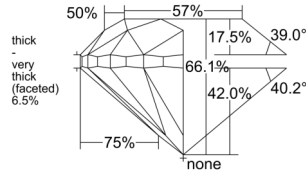

GIA®

FACSIMILE

GIA REPORT 2544754044

Verify this report at GIA.edu

GIA NATURAL DIAMOND DOSSIER®

March 09, 2026
GIA Report Number 2544754044
Shape and Cutting Style ..... Round Brilliant
Measurements ..... 4.08 - 4.11 x 2.71 mm

GRADING RESULTS

Carat Weight ..... 0.30 carat
Color Grade ..... F
Clarity Grade VS1
Cut Grade ..... Good

ADDITIONAL GRADING INFORMATION

Polish ..... Excellent
Symmetry ..... Excellent
Fluorescence ..... None
Clarity Characteristics ..... Crystal, Pinpoint
Inscription(s): GIA 2544754044

PROPORTIONS

Profile to actual proportions

GRADING SCALES

GIA COLOR SCALE	GIA CLARITY SCALE	GIA CUT SCALE
Colorless	Flawless	Excellent
Near Colorless	Internally Flawless	
Faint	VVS₁	Very Good
Very Light	VVS₂	
Light	VS₁	Good
	VS₂	
	SI₁	Fair
	SI₂	
	I₁	Poor
	I₂	
	I₃