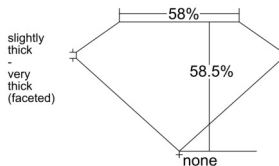

GIA®

FACSIMILE

GIA REPORT 2544741283

Verify this report at GIA.edu

GIA NATURAL DIAMOND DOSSIER®

March 05, 2026
GIA Report Number 2544741283
Shape and Cutting Style ..... Heart Brilliant
Measurements ..... 4.71 x 5.52 x 3.23 mm

GRADING RESULTS

Carat Weight ..... 0.50 carat
Color Grade ..... F
Clarity Grade VS1

ADDITIONAL GRADING INFORMATION

Polish ..... Excellent
Symmetry ..... Very Good
Fluorescence ..... None
Clarity Characteristics..... Cloud, Crystal, Feather, Needle
Inscription(s): GIA 2544741283

PROPORTIONS

Profile not to actual proportions

GRADING SCALES

GIA COLOR SCALE		GIA CLARITY SCALE		
NEAR COLORLESS	D	VERY VERY SLIGHTLY INCLUDED	FLAWLESS	
	E		INTERNALLY FLAWLESS	
	F	VERY SLIGHTLY INCLUDED	VS₁	
	G		VS₂	
	H		VS₁	
	FAINT	I	SLIGHTLY INCLUDED	SI₁
		J		SI₂
		K	INCLUDED	I₁
		L		I₂
		M		I₃
N				
VERT LIGHT	O			
	P			
	Q			
	R			
	S			
	T			
LIGHT	U			
	V			
	W			
	X			
	Y			
	Z