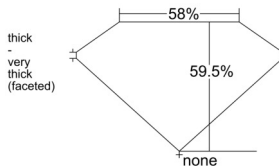

GIA®

FACSIMILE

GIA REPORT 2544741174

Verify this report at GIA.edu

GIA NATURAL DIAMOND DOSSIER®

March 05, 2026
GIA Report Number **2544741174**
Shape and Cutting Style ..... **Heart Brilliant**
Measurements ..... **5.24 x 6.10 x 3.63 mm**

GRADING RESULTS

Carat Weight ..... **0.70 carat**
Color Grade ..... **E**
Clarity Grade **S11**

ADDITIONAL GRADING INFORMATION

Polish ..... **Excellent**
Symmetry ..... **Very Good**
Fluorescence ..... **None**
Clarity Characteristics ..... **Feather, Twinning Wisp**
Inscription(s): **GIA 2544741174**

PROPORTIONS

Profile not to actual proportions

GRADING SCALES

GIA COLOR SCALE		GIA CLARITY SCALE			
COLORLESS	D	VERY VERY SLIGHTLY INCLUDED	FLAWLESS		
	E		INTERNALLY FLAWLESS		
	F	VERY SLIGHTLY INCLUDED	VVS₁		
	G		VVS₂		
	H		VS₁		
	NEAR COLORLESS	I	SLIGHTLY INCLUDED	VS₂	
		J		S1₁	
		FAINT	K	INCLUDED	S1₂
			L		I₁
			M		I₂
VERT LIGHT	N	INCLUDED	I₃		
	O				
	P				
	Q				
	R				
	S				
LIGHT	T				
	U				
	V				
	W				
	X				
Y					
Z