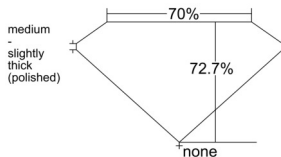

GIA®

FACSIMILE

GIA REPORT 2544739449

Verify this report at GIA.edu

GIA NATURAL DIAMOND DOSSIER®

March 05, 2026
GIA Report Number 2544739449
Shape and Cutting Style ..... Square Modified Brilliant
Measurements ..... 5.21 x 5.13 x 3.73 mm

GRADING RESULTS

Carat Weight ..... 0.85 carat
Color Grade ..... G
Clarity Grade SI1

ADDITIONAL GRADING INFORMATION

Polish ..... Excellent
Symmetry ..... Very Good
Fluorescence ..... None
Clarity Characteristics ..... Crystal, Cloud
Inscription(s): GIA 2544739449

PROPORTIONS

Profile not to actual proportions

GRADING SCALES

GIA COLOR SCALE		GIA CLARITY SCALE	
COLORLESS	D	VERY VERY SLIGHTLY INCLUDED	FLAWLESS
	E		INTERNALLY FLAWLESS
	F		VVS₁
	G		VVS₂
	H		VS₁
	I		VS₂
	J		SI₁
	K		SI₂
	L		I₁
	M		I₂
NEAR COLORLESS	N	SLIGHTLY INCLUDED	I₃
	O		
	P		
	Q		
FAINT	R		
	S		
	T		
	U		
VERT LIGHT	V		
	W		
	X		
	Y		
LIGHT	Z