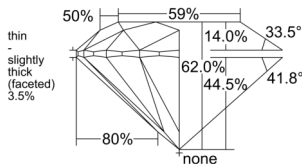

GIA®

FACSIMILE

GIA NATURAL DIAMOND DOSSIER®

March 02, 2026

GIA Report Number 2544738259

Shape and Cutting Style ..... Round Brilliant

Measurements ..... 4.60 - 4.64 x 2.86 mm

GRADING RESULTS

Carat Weight ..... 0.37 carat

Color Grade ..... K

Clarity Grade VS1

Cut Grade ..... Excellent

ADDITIONAL GRADING INFORMATION

Polish ..... Excellent

Symmetry ..... Excellent

Fluorescence ..... Medium Blue

Clarity Characteristics ..... Cloud

Inscription(s): GIA 2544738259

GIA REPORT 2544738259

Verify this report at GIA.edu

PROPORTIONS

Profile to actual proportions

GRADING SCALES

GIA COLOR SCALE

COLORLESS	D
	E
	F
	G
	H
	I
	J
NEAR COLORLESS	K
	L
	M
FAIN	N
	O
	P
	Q
VERY LIGHT	R
	S
	T
	U
	V
	W
	X
	Y
LIGHT	Z

GIA CLARITY SCALE

FLAWLESS	INTERNAL FLAWLESS	
		FLAWLESS
VERY VERY SLIGHTLY INCLUDED	VVS₁	
	VVS₂	
VERY SLIGHTLY INCLUDED	VS₁	
	VS₂	
SLIGHTLY INCLUDED	SI₁	
	SI₂	
INCLUDED	I₁	
	I₂	
	I₃	

GIA CUT SCALE

EXCELLENT
VERY GOOD
GOOD
FAIR
POOR