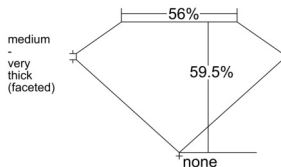

GIA®

FACSIMILE

GIA REPORT 2544732343

Verify this report at gia.edu

GIA NATURAL DIAMOND DOSSIER®

March 05, 2026
GIA Report Number 2544732343
Shape and Cutting Style ..... Heart Brilliant
Measurements ..... 5.29 x 6.15 x 3.66 mm

GRADING RESULTS

Carat Weight ..... 0.71 carat
Color Grade ..... E
Clarity Grade VS2

ADDITIONAL GRADING INFORMATION

Polish ..... Excellent
Symmetry ..... Very Good
Fluorescence ..... None
Clarity Characteristics ..... Feather, Crystal
Inscription(s): GIA 2544732343

PROPORTIONS

Profile not to actual proportions

GRADING SCALES

GIA COLOR SCALE		GIA CLARITY SCALE			
COLORLESS	D	VERY VERY SLIGHTLY INCLUDED	FLAWLESS		
	E		INTERNALLY FLAWLESS		
	F	VERY SLIGHTLY INCLUDED	VVS₁		
	G		VVS₂		
	H		VS₁		
	NEAR COLORLESS	I	SLIGHTLY INCLUDED	VS₂	
		J		SI₁	
		FAINT	K	INCLUDED	SI₂
			L		I₁
			M		I₂
VERT LIGHT	N	LIGHT	I₃		
	O				
	P				
	Q				
	R				
	S