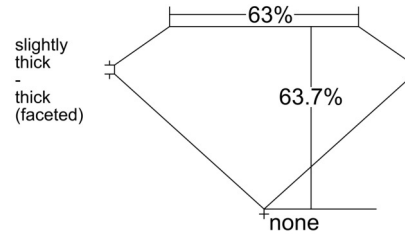

GIA NATURAL DIAMOND GRADING REPORT

March 04, 2026
GIA Report Number 2544731956
Shape and Cutting Style Oval Brilliant
Measurements 9.29 x 6.30 x 4.01 mm

GRADING RESULTS

Carat Weight 1.50 carat
Color Grade J
Clarity Grade VS1

Profile not to actual proportions

CLARITY CHARACTERISTICS

KEY TO SYMBOLS*

- Cloud
- Pinpoint

* Red symbols denote internal characteristics (inclusions). Green or black symbols denote external characteristics (blemishes). Diagram is an approximate representation of the diamond, and symbols shown indicate type, position, and approximate size of clarity characteristics. All clarity characteristics may not be shown. Details of finish are not shown.