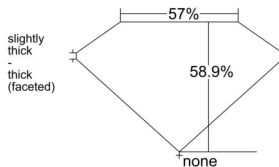

GIA®

FACSIMILE

GIA REPORT 2544731882

Verify this report at GIA.edu

GIA NATURAL DIAMOND DOSSIER®

March 02, 2026
GIA Report Number 2544731882
Shape and Cutting Style ..... Heart Brilliant
Measurements ..... 4.99 x 5.87 x 3.45 mm

GRADING RESULTS

Carat Weight ..... 0.60 carat
Color Grade ..... J
Clarity Grade VVS2

ADDITIONAL GRADING INFORMATION

Polish ..... Excellent
Symmetry ..... Very Good
Fluorescence ..... Faint
Clarity Characteristics..... Indented Natural, Pinpoint
Inscription(s): GIA 2544731882

PROPORTIONS

Profile not to actual proportions

GRADING SCALES

GIA COLOR SCALE		GIA CLARITY SCALE			
COLORLESS	D	VERY VERY SLIGHTLY INCLUDED	FLAWLESS		
	E		INTERNALLY FLAWLESS		
	F	VERY SLIGHTLY INCLUDED	VVS₁		
	G		VVS₂		
	H		VS₁		
	NEAR COLORLESS	I	SLIGHTLY INCLUDED	VS₂	
		J		SI₁	
		FAINT	K	INCLUDED	SI₂
			L		I₁
			M		I₂
VERT LIGHT	N	LIGHT	I₃		
	O				
	P				
	Q				
	R