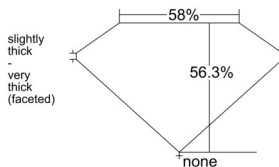

GIA®

FACSIMILE

GIA REPORT 2544712942

Verify this report at GIA.edu

GIA NATURAL DIAMOND DOSSIER®

February 26, 2026
GIA Report Number 2544712942
Shape and Cutting Style ..... Heart Brilliant
Measurements ..... 5.60 x 6.28 x 3.53 mm

GRADING RESULTS

Carat Weight ..... 0.73 carat
Color Grade ..... E
Clarity Grade VVS1

ADDITIONAL GRADING INFORMATION

Polish ..... Excellent
Symmetry ..... Excellent
Fluorescence ..... Strong Blue
Clarity Characteristics..... Pinpoint, Feather, Indented Natural
Inscription(s): GIA 2544712942

PROPORTIONS

Profile not to actual proportions

GRADING SCALES

GIA COLOR SCALE		GIA CLARITY SCALE			
COLORLESS	D	VERY VERY SLIGHTLY INCLUDED	FLAWLESS		
	E		INTERNALLY FLAWLESS		
	F		VVS₁		
	NEAR COLORLESS	G	VVS₂		
		H	VERY SLIGHTLY INCLUDED	VS₁	
		I		VS₂	
		FAINT	J	SLIGHTLY INCLUDED	SI₁
			K		SI₂
	L		INCLUDED		I₁
	M	I₂			
N	I₃				
VERT LIGHT	O				
	P				
	Q				
	R				
	S				
	T				
LIGHT	U				
	V				
	W				
	X				
	Y				
	Z