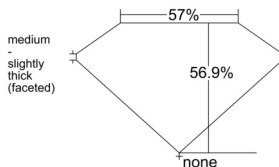

GIA®

FACSIMILE

GIA REPORT 2544699640

Verify this report at GIA.edu

GIA NATURAL DIAMOND DOSSIER®

February 25, 2026
GIA Report Number 2544699640
Shape and Cutting Style ..... Heart Brilliant
Measurements ..... 5.64 x 6.21 x 3.54 mm

GRADING RESULTS

Carat Weight ..... 0.70 carat
Color Grade ..... D
Clarity Grade SI2

ADDITIONAL GRADING INFORMATION

Polish ..... Excellent
Symmetry ..... Excellent
Fluorescence ..... None
Clarity Characteristics ..... Crystal, Cloud
Inscription(s): GIA 2544699640

PROPORTIONS

Profile not to actual proportions

GRADING SCALES

GIA COLOR SCALE		GIA CLARITY SCALE			
COLORLESS	D	VERY VERY SLIGHTLY INCLUDED	FLAWLESS		
	E		INTERNALLY FLAWLESS		
	F	VERY SLIGHTLY INCLUDED	VVS₁		
	G		VVS₂		
	H		VS₁		
	NEAR COLORLESS	I	SLIGHTLY INCLUDED	VS₂	
		J		SI₁	
		FAINT	K	INCLUDED	SI₂
			L		I₁
			M		I₂
VERT LIGHT	N	LIGHT	I₃		
	O				
	P				
	Q				
	R