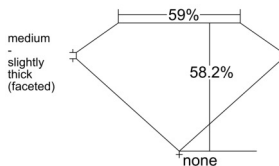

GIA®

FACSIMILE

GIA REPORT 2544684256

Verify this report at GIA.edu

GIA NATURAL DIAMOND DOSSIER®

February 20, 2026
GIA Report Number 2544684256
Shape and Cutting Style ..... Heart Brilliant
Measurements ..... 4.99 x 5.74 x 3.34 mm

GRADING RESULTS

Carat Weight ..... 0.55 carat
Color Grade ..... G
Clarity Grade VS1

ADDITIONAL GRADING INFORMATION

Polish ..... Excellent
Symmetry ..... Excellent
Fluorescence ..... None
Clarity Characteristics ..... Crystal
Inscription(s): GIA 2544684256

PROPORTIONS

Profile not to actual proportions

GRADING SCALES

GIA COLOR SCALE		GIA CLARITY SCALE	
COLORLESS	D	VERY VERY SLIGHTLY INCLUDED	FLAWLESS
	E		INTERNALLY FLAWLESS
	F		VVS₁
	G		VVS₂
	H		VS₁
	I		VS₂
	J		SI₁
	K		SI₂
	L		I₁
	M		I₂
NEAR COLORLESS	N	SLIGHTLY INCLUDED	I₃
	O		
	P		
	Q		
FAINT	R	INCLUDED	
	S		
	T		
	U		
	V		
	W		
	X		
	Y		
VERT LIGHT	Z