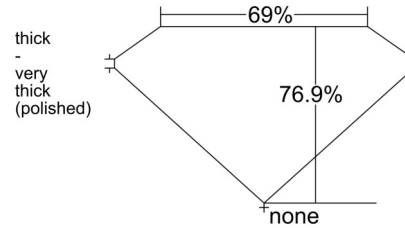

**GIA NATURAL DIAMOND GRADING REPORT**

February 24, 2026  
 GIA Report Number ..... 2544661153  
 Shape and Cutting Style ..... **Square Modified Brilliant**  
 Measurements ..... 5.73 x 5.68 x 4.37 mm

**GRADING RESULTS**

Carat Weight ..... 1.30 carat  
 Color Grade ..... **E**  
 Clarity Grade ..... **VVS2**

**ADDITIONAL GRADING INFORMATION**

Polish ..... **Excellent**  
 Symmetry ..... **Very Good**  
 Fluorescence ..... **None**  
 Inscription(s): GIA 2544661153  
**Comments:** Surface graining is not shown.

**PROPORTIONS**

Profile not to actual proportions

**CLARITY CHARACTERISTICS**

**KEY TO SYMBOLS\***

-  Cavity
-  Feather

\* Red symbols denote internal characteristics (inclusions). Green or black symbols denote external characteristics (blemishes). Diagram is an approximate representation of the diamond, and symbols shown indicate type, position, and approximate size of clarity characteristics. All clarity characteristics may not be shown. Details of finish are not shown.