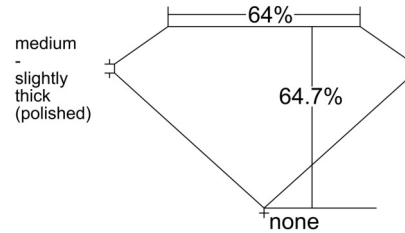

GIA NATURAL DIAMOND GRADING REPORT

February 23, 2026

GIA Report Number 2544653476

Shape and Cutting Style Emerald Cut

Measurements 7.50 x 5.33 x 3.45 mm

GRADING RESULTS

Carat Weight 1.30 carat

Color Grade H

PROPORTIONS

Profile not to actual proportions

CLARITY CHARACTERISTICS

KEY TO SYMBOLS*

- Crystal
- Pinpoint
- ☉ Cloud

* Red symbols denote internal characteristics (inclusions). Green or black symbols denote external characteristics (blemishes). Diagram is an approximate representation of the diamond, and symbols shown indicate type, position, and approximate size of clarity characteristics. All clarity characteristics may not be shown. Details of finish are not shown.