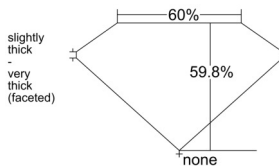

GIA®

FACSIMILE

GIA REPORT 2544640171

Verify this report at GIA.edu

GIA NATURAL DIAMOND DOSSIER®

February 16, 2026
GIA Report Number 2544640171
Shape and Cutting Style ..... Heart Brilliant
Measurements ..... 5.16 x 5.95 x 3.56 mm

GRADING RESULTS

Carat Weight ..... 0.64 carat
Color Grade ..... G
Clarity Grade VS1

ADDITIONAL GRADING INFORMATION

Polish ..... Very Good
Symmetry ..... Excellent
Fluorescence ..... None
Clarity Characteristics ..... Cloud, Pinpoint
Inscription(s): GIA 2544640171

PROPORTIONS

Profile not to actual proportions

GRADING SCALES

GIA COLOR SCALE		GIA CLARITY SCALE			
COLORLESS	D	VERY VERY SLIGHTLY INCLUDED	FLAWLESS		
	E		INTERNALLY FLAWLESS		
	F	VERY SLIGHTLY INCLUDED	VVS₁		
	G		VVS₂		
	H		VS₁		
	NEAR COLORLESS	I	SLIGHTLY INCLUDED	VS₂	
		J		SI₁	
		FAINT	K	INCLUDED	SI₂
			L		I₁
			M		I₂
VERT LIGHT	N	LIGHT	I₃		
	O				
	P				
	Q				
	R