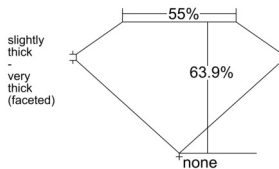

GIA®

FACSIMILE

GIA REPORT 2544639801

Verify this report at GIA.edu

GIA NATURAL DIAMOND DOSSIER®

February 13, 2026
GIA Report Number 2544639801
Shape and Cutting Style ..... Pear Brilliant
Measurements ..... 7.68 x 4.88 x 3.12 mm

GRADING RESULTS

Carat Weight ..... 0.70 carat
Color Grade ..... F
Clarity Grade VS1

ADDITIONAL GRADING INFORMATION

Polish ..... Excellent
Symmetry ..... Very Good
Fluorescence ..... Medium Blue
Clarity Characteristics ..... Crystal, Pinpoint
Inscription(s): GIA 2544639801

PROPORTIONS

Profile not to actual proportions

GRADING SCALES

GIA COLOR SCALE		GIA CLARITY SCALE			
COLORLESS	D	VERY VERY SLIGHTLY INCLUDED	FLAWLESS		
	E		INTERNALLY FLAWLESS		
	F		VVS₁		
	G		VVS₂		
	NEAR COLORLESS	H	VERY SLIGHTLY INCLUDED	VS₁	
		I		VS₂	
		FAINT	J	SLIGHTLY INCLUDED	SI₁
			K		SI₂
	L		I₁		
	M		I₂		
N	I₃				
P					
VERT LIGHT	Q	INCLUDED			
	R				
	S				
	T				
	U				
	V				
LIGHT	W				
	X				
	Y				
	Z