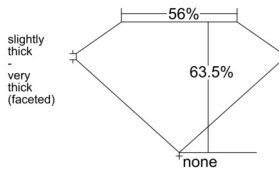

GIA®

FACSIMILE

GIA REPORT 2544622305

Verify this report at GIA.edu

GIA NATURAL DIAMOND DOSSIER®

February 11, 2026
GIA Report Number 2544622305
Shape and Cutting Style ..... Heart Brilliant
Measurements ..... 5.40 x 6.15 x 3.90 mm

GRADING RESULTS

Carat Weight ..... 0.75 carat
Color Grade ..... G
Clarity Grade VS2

ADDITIONAL GRADING INFORMATION

Polish ..... Very Good
Symmetry ..... Very Good
Fluorescence ..... None
Clarity Characteristics ..... Crystal, Cloud
Inscription(s): GIA 2544622305

PROPORTIONS

Profile not to actual proportions

GRADING SCALES

GIA COLOR SCALE		GIA CLARITY SCALE			
COLORLESS	D	VERY VERY SLIGHTLY INCLUDED	FLAWLESS		
	E		INTERNALLY FLAWLESS		
	F	VERY SLIGHTLY INCLUDED	VS₁		
	G		VS₂		
	H		VS₁		
	NEAR COLORLESS	I	SLIGHTLY INCLUDED	VS₂	
		J		SI₁	
		FAINT	K	INCLUDED	SI₂
			L		I₁
			M		I₂
VERT LIGHT	N	LIGHT	I₃		
	O				
	P				
	Q				
	R