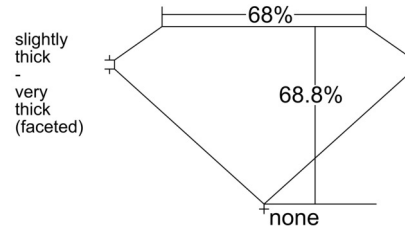

PROPORTIONS

Profile not to actual proportions