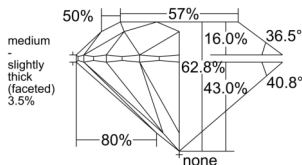

GIA®

FACSIMILE

GIA REPORT 2544599641

Verify this report at GIA.edu

GIA NATURAL DIAMOND DOSSIER®

February 06, 2026
GIA Report Number 2544599641
Shape and Cutting Style ..... Round Brilliant
Measurements ..... 6.01 - 6.04 x 3.78 mm

GRADING RESULTS

Carat Weight ..... 0.84 carat
Color Grade ..... E
Clarity Grade VVS1
Cut Grade ..... Excellent

ADDITIONAL GRADING INFORMATION

Polish ..... Excellent
Symmetry ..... Excellent
Fluorescence ..... Strong Blue
Clarity Characteristics ..... Pinpoint, Feather
Inscription(s): GIA 2544599641

PROPORTIONS

Profile to actual proportions