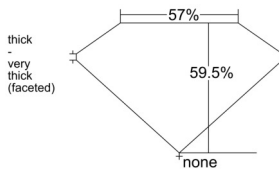

GIA®

FACSIMILE

GIA REPORT 2544598122

Verify this report at GIA.edu

GIA NATURAL DIAMOND DOSSIER®

February 06, 2026
GIA Report Number 2544598122
Shape and Cutting Style ..... Heart Brilliant
Measurements ..... 5.41 x 6.17 x 3.67 mm

GRADING RESULTS

Carat Weight ..... 0.73 carat
Color Grade ..... G
Clarity Grade VS2

ADDITIONAL GRADING INFORMATION

Polish ..... Excellent
Symmetry ..... Very Good
Fluorescence ..... Faint
Clarity Characteristics ..... Crystal
Inscription(s): GIA 2544598122

PROPORTIONS

Profile not to actual proportions

GRADING SCALES

GIA COLOR SCALE		GIA CLARITY SCALE	
COLORLESS	D	VERY VERY SLIGHTLY INCLUDED	FLAWLESS
	E		INTERNALLY FLAWLESS
	F		VVS₁
	G		VVS₂
	H		VS₁
	I		VS₂
	J		SI₁
	K		SI₂
	L		I₁
	M		I₂
NEAR COLORLESS	N	SLIGHTLY INCLUDED	I₃
	O		
	P		
	Q		
FAINT	R		
	S		
	T		
	U		
VERT LIGHT	V		
	W		
	X		
	Y		
LIGHT	Z