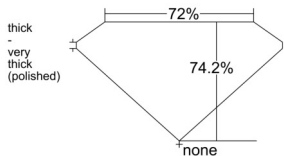

GIA®

FACSIMILE

GIA REPORT 2544598098

Verify this report at GIA.edu

GIA NATURAL DIAMOND DOSSIER®

February 06, 2026
GIA Report Number 2544598098
Shape and Cutting Style ..... Square Modified Brilliant
Measurements ..... 4.92 x 4.91 x 3.64 mm

GRADING RESULTS

Carat Weight ..... 0.82 carat
Color Grade ..... J
Clarity Grade VS1

ADDITIONAL GRADING INFORMATION

Polish ..... Excellent
Symmetry ..... Excellent
Fluorescence ..... None
Clarity Characteristics ..... Crystal, Pinpoint
Inscription(s): GIA 2544598098

PROPORTIONS

Profile not to actual proportions

GRADING SCALES

GIA COLOR SCALE		GIA CLARITY SCALE		
COLORLESS	D	VERY VERY SLIGHTLY INCLUDED	FLAWLESS	
	E		INTERNALLY FLAWLESS	
	F		VVS₁	
	G		VVS₂	
	H		VS₁	
	I		VS₂	
	NEAR COLORLESS	J	SLIGHTLY INCLUDED	SI₁
		K		SI₂
		L		I₁
		M		I₂
N		I₃		
O				
FAINT	P	INCLUDED		
	Q			
	R			
	S			
	T			
	U			
	V			
	W			
VERT LIGHT	X			
	Y			
LIGHT	Z