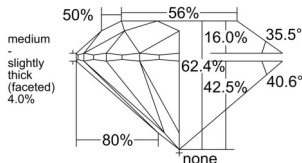

GIA®

FACSIMILE

GIA REPORT 2544588461

Verify this report at GIA.edu

GIA NATURAL DIAMOND DOSSIER®

February 05, 2026
GIA Report Number 2544588461
Shape and Cutting Style ..... Round Brilliant
Measurements ..... 4.52 - 4.55 x 2.83 mm

GRADING RESULTS

Carat Weight ..... 0.36 carat
Color Grade ..... K
Clarity Grade S11
Cut Grade ..... Excellent

ADDITIONAL GRADING INFORMATION

Polish ..... Excellent
Symmetry ..... Excellent
Fluorescence ..... Faint
Clarity Characteristics ..... Cloud, Feather
Inscription(s): GIA 2544588461

PROPORTIONS

Profile to actual proportions