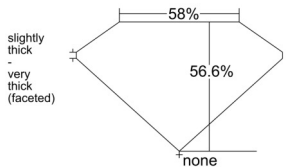

GIA®

FACSIMILE

GIA REPORT 2544587204

Verify this report at GIA.edu

GIA NATURAL DIAMOND DOSSIER®

February 04, 2026
GIA Report Number 2544587204
Shape and Cutting Style ..... Heart Brilliant
Measurements ..... 5.25 x 6.19 x 3.50 mm

GRADING RESULTS

Carat Weight ..... 0.70 carat
Color Grade ..... H
Clarity Grade VS1

ADDITIONAL GRADING INFORMATION

Polish ..... Very Good
Symmetry ..... Excellent
Fluorescence ..... Faint
Clarity Characteristics ..... Feather, Cloud
Inscription(s): GIA 2544587204

PROPORTIONS

Profile not to actual proportions

GRADING SCALES

GIA COLOR SCALE		GIA CLARITY SCALE			
COLORLESS	D	VERY VERY SLIGHTLY INCLUDED	FLAWLESS		
	E		INTERNALLY FLAWLESS		
	F		VVS₁		
	NEAR COLORLESS	G	VVS₂		
		H	VERY SLIGHTLY INCLUDED	VS₁	
		I		VS₂	
		FAINT	J	SLIGHTLY INCLUDED	SI₁
			K		SI₂
	VERY LIGHT		L	INCLUDED	I₁
			M		I₂
N			I₃		
LIGHT	O				
	P				
	Q				
	R				
	S				
	T