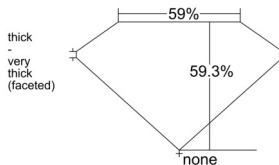

GIA®

FACSIMILE

GIA REPORT 2544586582

Verify this report at GIA.edu

GIA NATURAL DIAMOND DOSSIER®

February 04, 2026
GIA Report Number 2544586582
Shape and Cutting Style ..... Heart Brilliant
Measurements ..... 5.11 x 6.08 x 3.61 mm

GRADING RESULTS

Carat Weight ..... 0.70 carat
Color Grade ..... H
Clarity Grade VS2

ADDITIONAL GRADING INFORMATION

Polish ..... Excellent
Symmetry ..... Very Good
Fluorescence ..... None
Clarity Characteristics ..... Feather, Crystal
Inscription(s): GIA 2544586582

PROPORTIONS

Profile not to actual proportions

GRADING SCALES

GIA COLOR SCALE		GIA CLARITY SCALE			
COLORLESS	D	VERY VERY SLIGHTLY INCLUDED	FLAWLESS		
	E		INTERNALLY FLAWLESS		
	F	VERY SLIGHTLY INCLUDED	VVS₁		
	G		VVS₂		
	H		VS₁		
	NEAR COLORLESS	I	SLIGHTLY INCLUDED	VS₂	
		J		SI₁	
		FAINT	K	INCLUDED	SI₂
			L		I₁
			M		I₂
VERT LIGHT	N	LIGHT	I₃		
	O				
	P				
	Q				
	R				
	S				
	T