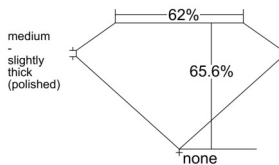

GIA®

FACSIMILE

GIA REPORT 2544562744

Verify this report at GIA.edu

GIA NATURAL DIAMOND DOSSIER®

February 05, 2026

GIA Report Number 2544562744

Shape and Cutting Style ..... **Cut-Cornered Rectangular Modified Brilliant**

Measurements ..... 4.52 x 3.44 x 2.26 mm

GRADING RESULTS

Carat Weight ..... 0.30 carat

Color Grade ..... E

Clarity Grade VVS1

ADDITIONAL GRADING INFORMATION

Polish ..... Excellent

Symmetry ..... Excellent

Fluorescence ..... None

Clarity Characteristics ..... Pinpoint

Inscription(s): GIA 2544562744

PROPORTIONS

Profile not to actual proportions

GRADING SCALES

GIA COLOR SCALE		GIA CLARITY SCALE			
COLORLESS	D	VERY VERY SLIGHTLY INCLUDED	FLAWLESS		
	E		INTERNALLY FLAWLESS		
	F	VERY SLIGHTLY INCLUDED	VVS₁		
	G		VVS₂		
	H		VS₁		
	NEAR COLORLESS	I	VERY SLIGHTLY INCLUDED	VS₂	
		J		SI₁	
		FAINT	K	SLIGHTLY INCLUDED	SI₂
			L		I₁
			M		I₂
VERT LIGHT	N	INCLUDED	I₃		
	O				
	P				
	Q				
	R				
	S				
	T				
LIGHT	U				
	V				
	W				
	X				
Y					
Z