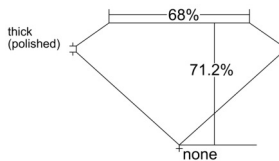

GIA®

FACSIMILE

GIA REPORT 2544549310

Verify this report at GIA.edu

GIA NATURAL DIAMOND DOSSIER®

February 02, 2026

GIA Report Number 2544549310

Shape and Cutting Style ..... Square Modified Brilliant

Measurements ..... 3.86 x 3.83 x 2.73 mm

GRADING RESULTS

Carat Weight ..... 0.34 carat

Color Grade ..... F

Clarity Grade VVS1

ADDITIONAL GRADING INFORMATION

Polish ..... Excellent

Symmetry ..... Very Good

Fluorescence ..... None

Clarity Characteristics ..... Pinpoint, Feather

Inscription(s): GIA 2544549310

PROPORTIONS

Profile not to actual proportions

GRADING SCALES

GIA COLOR SCALE		GIA CLARITY SCALE			
COLORLESS	D	VERY VERY SLIGHTLY INCLUDED	FLAWLESS		
	E		INTERNALLY FLAWLESS		
	F	VERY SLIGHTLY INCLUDED	VVS₁		
	G		VVS₂		
	H		VS₁		
	NEAR COLORLESS	I	SLIGHTLY INCLUDED	VS₂	
		J		SI₁	
		FAINT	K	INCLUDED	SI₂
			L		I₁
			M		I₂
VERT LIGHT			N	INCLUDED	I₃
	O				
	P				
	Q				
	R				
	S				
LIGHT	T				
	U				
	V				
	W				
	X				
	Y				
Z