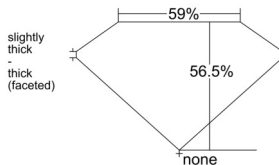

GIA®

FACSIMILE

GIA REPORT 2544547816

Verify this report at GIA.edu

GIA NATURAL DIAMOND DOSSIER®

January 31, 2026
GIA Report Number 2544547816
Shape and Cutting Style ..... Heart Brilliant
Measurements ..... 4.96 x 5.63 x 3.18 mm

GRADING RESULTS

Carat Weight ..... 0.50 carat
Color Grade ..... F
Clarity Grade VVS1

ADDITIONAL GRADING INFORMATION

Polish ..... Excellent
Symmetry ..... Excellent
Fluorescence ..... Faint
Clarity Characteristics ..... Pinpoint
Inscription(s): GIA 2544547816

PROPORTIONS

Profile not to actual proportions

GRADING SCALES

GIA COLOR SCALE		GIA CLARITY SCALE			
COLORLESS	D	VERY VERY SLIGHTLY INCLUDED	FLAWLESS		
	E		INTERNALLY FLAWLESS		
	F	VERY SLIGHTLY INCLUDED	VVS₁		
	G		VVS₂		
	H		VS₁		
	NEAR COLORLESS	I	SLIGHTLY INCLUDED	VS₂	
		J		SI₁	
		FAINT	K	INCLUDED	SI₂
			L		I₁
			M		I₂
VERT LIGHT	N		LIGHT	I₃	
	O				
	P				
	Q				
	R