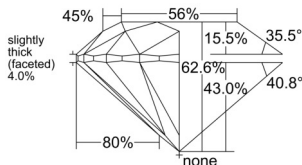

GIA®

FACSIMILE

GIA REPORT 2544542824

Verify this report at GIA.edu

GIA NATURAL DIAMOND DOSSIER®

January 30, 2026
GIA Report Number 2544542824
Shape and Cutting Style ..... Round Brilliant
Measurements ..... 5.42 - 5.45 x 3.40 mm

GRADING RESULTS

Carat Weight ..... 0.62 carat
Color Grade ..... E
Clarity Grade VVS1
Cut Grade ..... Excellent

ADDITIONAL GRADING INFORMATION

Polish ..... Excellent
Symmetry ..... Excellent
Fluorescence ..... None
Clarity Characteristics ..... Pinpoint
Inscription(s): GIA 2544542824

PROPORTIONS

Profile to actual proportions

GRADING SCALES

GIA COLOR SCALE

COLORLESS	D
	E
	F
	G
	H
	I
	J
NEAR COLORLESS	K
	L
FAIN	M
	N
	O
	P
VERY LIGHT	Q
	R
	S
	T
	U
	V
	W
	X
	Y
LIGHT	Z

GIA CLARITY SCALE

FLAWLESS	INTERNAL FLAWLESS	
		FLAWLESS
VERY VERY SLIGHTLY INCLUDED	VVS₁	
	VVS₂	
VERY SLIGHTLY INCLUDED	VS₁	
	VS₂	
SLIGHTLY INCLUDED	SI₁	
	SI₂	
INCLUDED	I₁	
	I₂	
	I₃	

GIA CUT SCALE

EXCELLENT
VERY GOOD
GOOD
FAIR
POOR