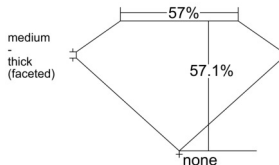

GIA®

FACSIMILE

GIA REPORT 2544526901

Verify this report at GIA.edu

GIA NATURAL DIAMOND DOSSIER®

January 30, 2026
GIA Report Number 2544526901
Shape and Cutting Style ..... Heart Brilliant
Measurements ..... 5.85 x 6.89 x 3.93 mm

GRADING RESULTS

Carat Weight ..... 0.92 carat
Color Grade ..... K, Faint Brown
Clarity Grade VS1

ADDITIONAL GRADING INFORMATION

Polish ..... Excellent
Symmetry ..... Excellent
Fluorescence ..... None
Clarity Characteristics..... Crystal, Cloud, Pinpoint
Inscription(s): GIA 2544526901

PROPORTIONS

Profile not to actual proportions

GRADING SCALES

GIA COLOR SCALE		GIA CLARITY SCALE			
COLORLESS	D	VERY VERY SLIGHTLY INCLUDED	FLAWLESS		
	E		INTERNALLY FLAWLESS		
	F	VERY SLIGHTLY INCLUDED	VVS₁		
	G		VVS₂		
	H		VS₁		
	NEAR COLORLESS	I	SLIGHTLY INCLUDED	VS₂	
		J		SI₁	
		FAINT	K	INCLUDED	SI₂
			L		I₁
			M		I₂
VERT LIGHT	N	LIGHT	I₃		
	O				
	P				
	Q				
	R